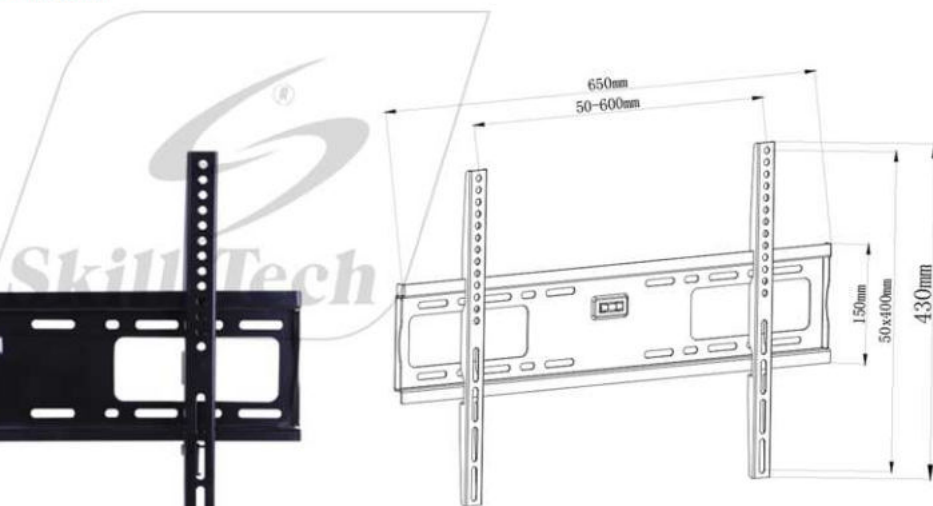

SH 65F

Fixed LCD/LED/Curved TV Wall Mount

Suitable for most 32" - 80" screen

Enhance Your Living Space
with Hanging TV to Wall

Screen Size
32"-80"

VESA
600x400

Profile
30mm

Weight Capacity
60kg